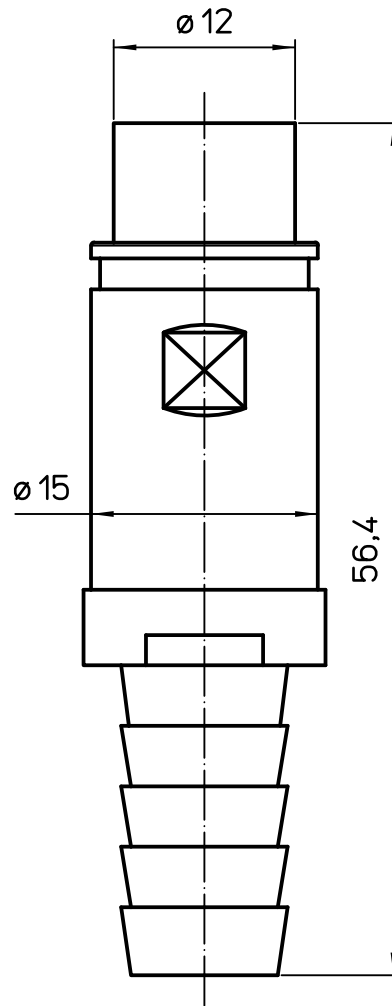

A

A

B

B

C

C

Diritti riservati All rights reserved

REV.	DATE	SIGNATURE		
Dimensions in mm		Simplified representation with dimensions without tolerance		
Original Size A4		CX 10 MPV		Scale 2:1
Date 19/01/23		Female metal pneumatic contact, straight, with hose barbs, tube inner $\varnothing$ 10 mm		
Sign. S.Diasparra		with shut-off valve		